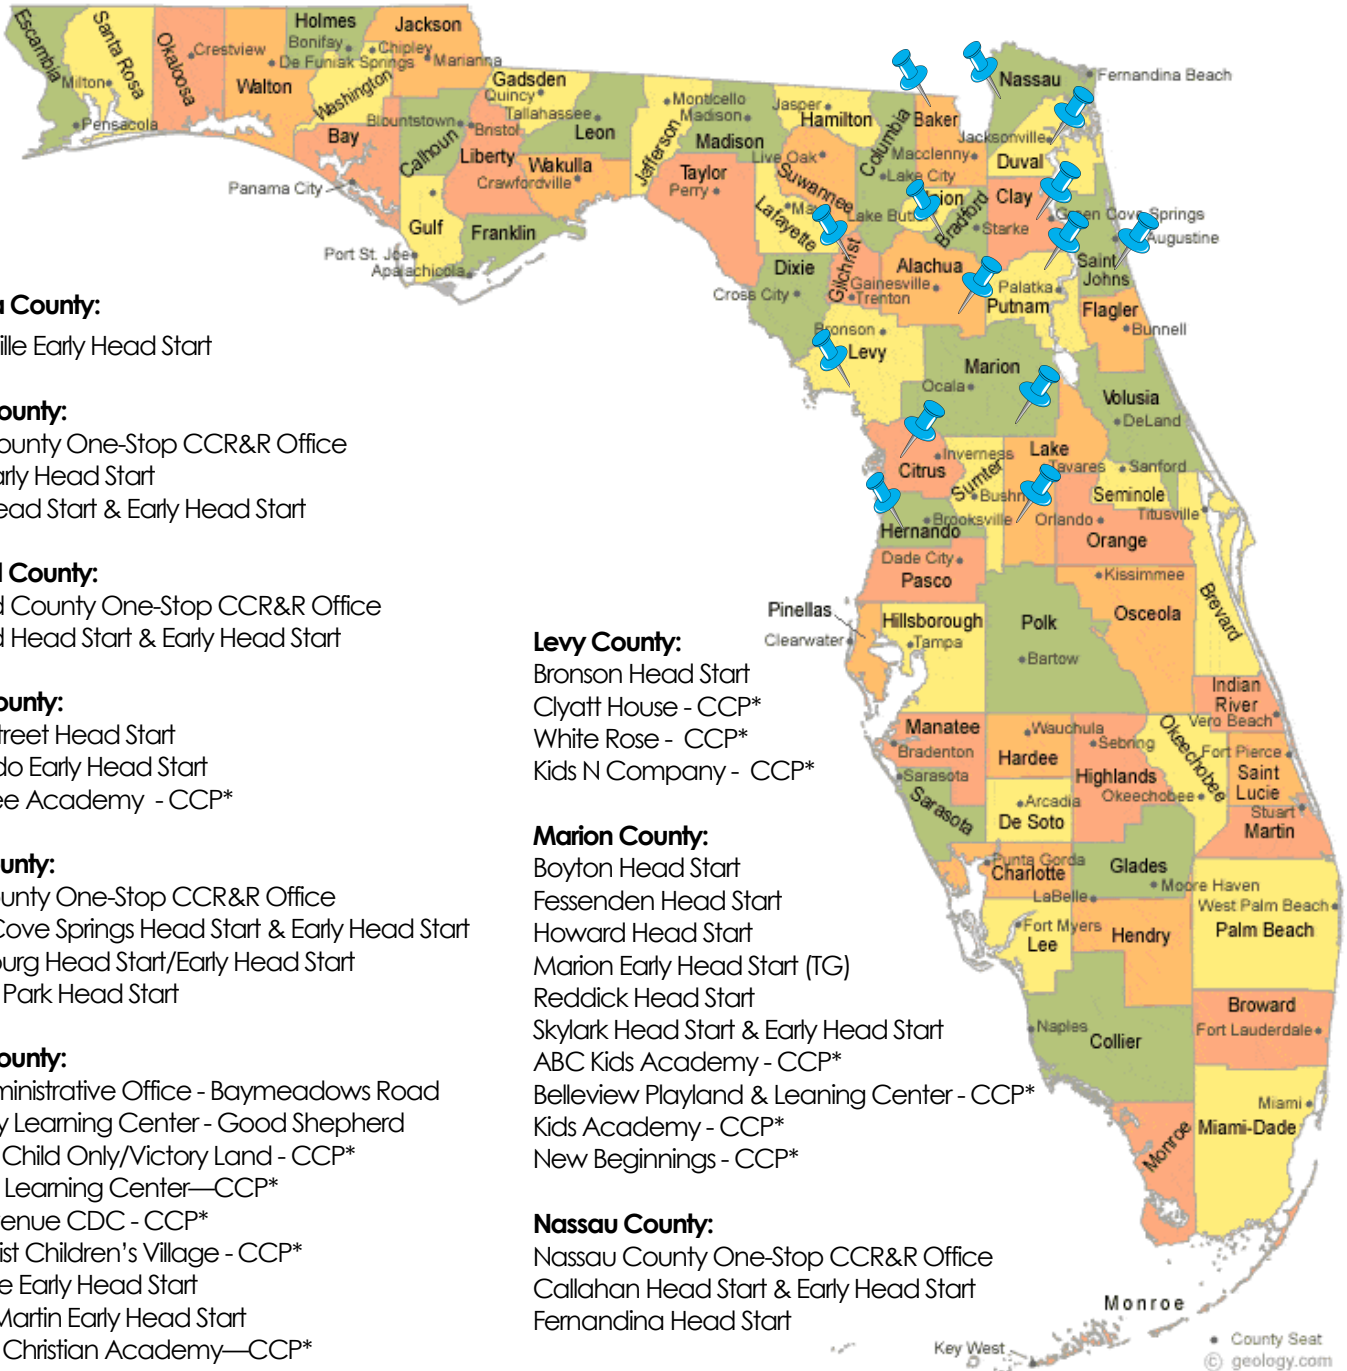

# ECS Locations throughout Northeast Florida

## Alachua County:

Gainesville Early Head Start

## Baker County:

Baker County One-Stop CCR&R Office  
 Baker Early Head Start  
 Baker Head Start & Early Head Start

## Gilchrist County:

Trenton Head Start & Early Head Start